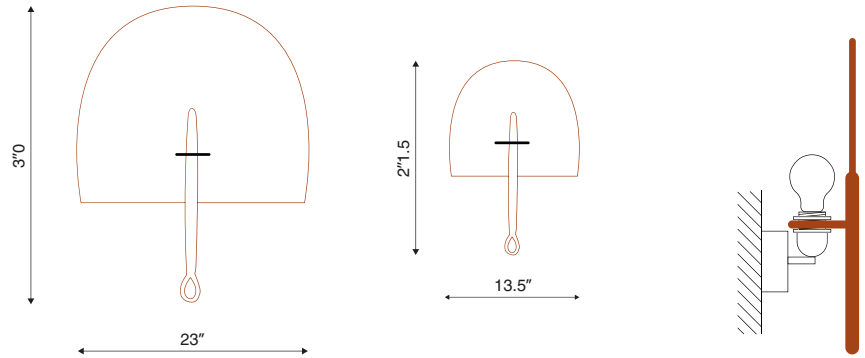

ORAYA + HALO

Wall lamp

| SIZE | DIMENSIONS (approx.) W: | WEIGHT (approx) |
|--------------------|--|-------------------|
| Oraya Large (10.1) | 23" H: 30" W: 58.5 cm H: 76 cm | 0.5 kg 0.2 kg 0.5 |
| Oraya Small (10.2) | W: 13.5" L: 21.5" W: 34 cm L: 55 cm | kg 0.2 kg |
| Halo Large (10.3) | W: 23" H: 30" + straw W: 58.5 cm H: 76 cm + straw | |
| Halo Small (10.4) | W: 13.5" L: 21.5" + straw W: 34 cm L: 55 cm + straw | |